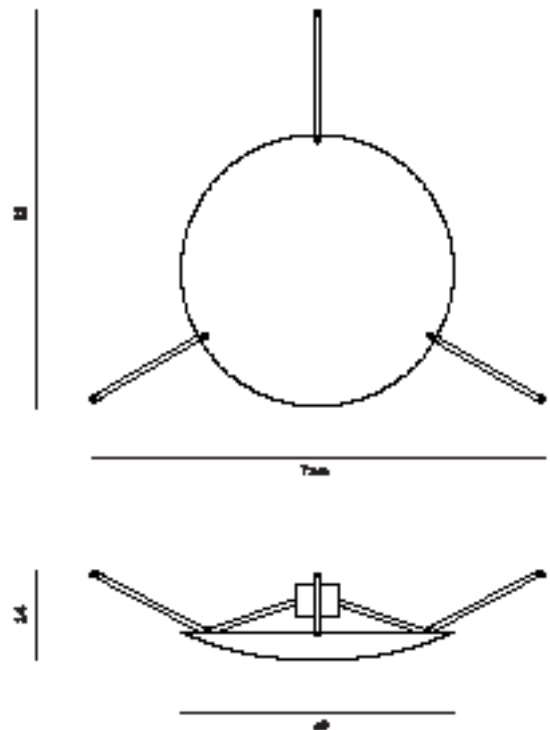

SHELL SCONCE / STEEL

Patinated Steel
62(h) x 14(d) x 71.5(w) cm
2 kg
Edition of 8 + 2 AP

A hand-beaten steel dome lamp with patina finish.

FAYE TOOGOOD

www.fayetoogood.com

This product is meticulously handmade by master artisans one piece at a time. It is therefore quite difficult, if not impossible to make identical items. Any natural blemishes or irregularities should not be misconstrued as flaws. These are what make each handmade piece charming and unique.