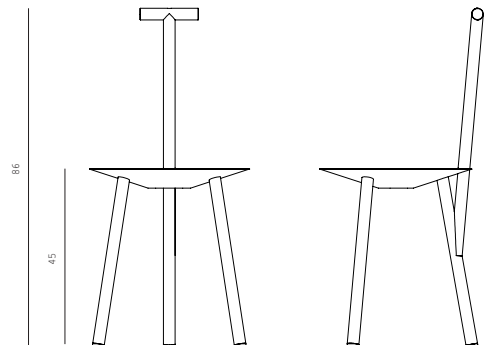

## SPADE CHAIR / BRONZE

Patinated Sand-Cast Bronze  
 86(h) x 45(d) x 42(w) cm  
 36 kg  
 Edition of 10 + 2 AP

A realisation of the Spade Chair in solid cast bronze with a range of finishes:

Iridescent green patina  
 Iridescent blue patina  
 Naked bronze