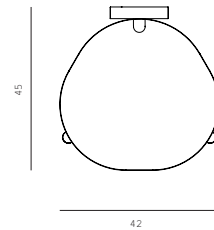

## SPADE CHAIR / BRONZE

Patinated Sand-Cast Bronze  
 86(h) x 45(d) x 42(w) cm  
 36 kg  
 Edition of 10 + 2 AP

A realisation of the Spade Chair in solid cast bronze with a range of finishes:

Iridescent green patina  
 Iridescent blue patina  
 Naked bronze